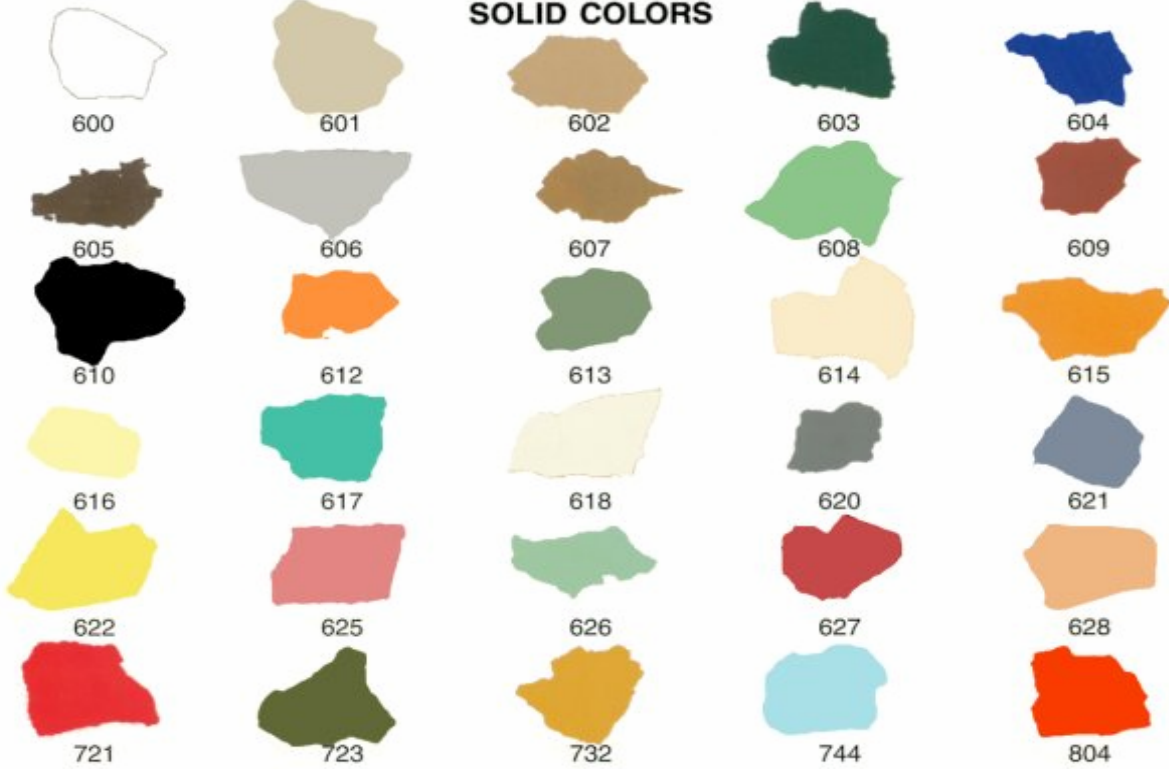

PLASTIC CHIPS

SOLID COLORS

STRIPED COLORS

Color Chart provides a basic representation of the color.
 Slight differences may occur in color and appearance.
 Samples and custom colors available upon request.

Genesis Coatings, Inc.
 (800) 533-4273

Solid Colors

- | | |
|------------------|------------------|
| 600 White | 616 Light Yellow |
| 601 Light Tan | 617 Teal |
| 602 Medium Tan | 618 Off White |
| 603 Dark Green | 620 Dark Gray |
| 604 Royal Blue | 621 Smoke Blue |
| 605 Cookie Brown | 622 Dark Yellow |
| 606 Light Gray | 625 Light Mauve |
| 607 Cookie Tan | 626 Light Mint |
| 608 Dark Mint | 627 Dark Mauve |
| 609 Rust Brown | 628 Peach |
| 610 Black | 721 Red |
| 612 Red Orange | 723 Olive Green |
| 613 Light Green | 732 Gold |
| 614 Cookie Cream | 744 Powder Blue |
| 615 Orange | 804 Orange Red |

Striped Colors

- | |
|---------------------|
| 687 Striped Yellow |
| 688 Striped Mauve |
| 689 Striped Green |
| 694 Striped Black |
| 697 Striped Brown |
| 719 Striped Blue |
| 726 Striped Khaki |
| 728 Striped Mint |
| 729 Striped Caramel |
| 781 Striped Moss |

Minimum Order Requirements

Solids & Pre-Mixed: None
 Stripes: 10 lbs

Pre-Mixed Colors

Cookie Mix

605 = 40%
 607 = 40%
 614 = 20%

Tropical Mix

605 = 12%
 607 = 14%
 617 = 5%
 616, 625, 628 = 23%